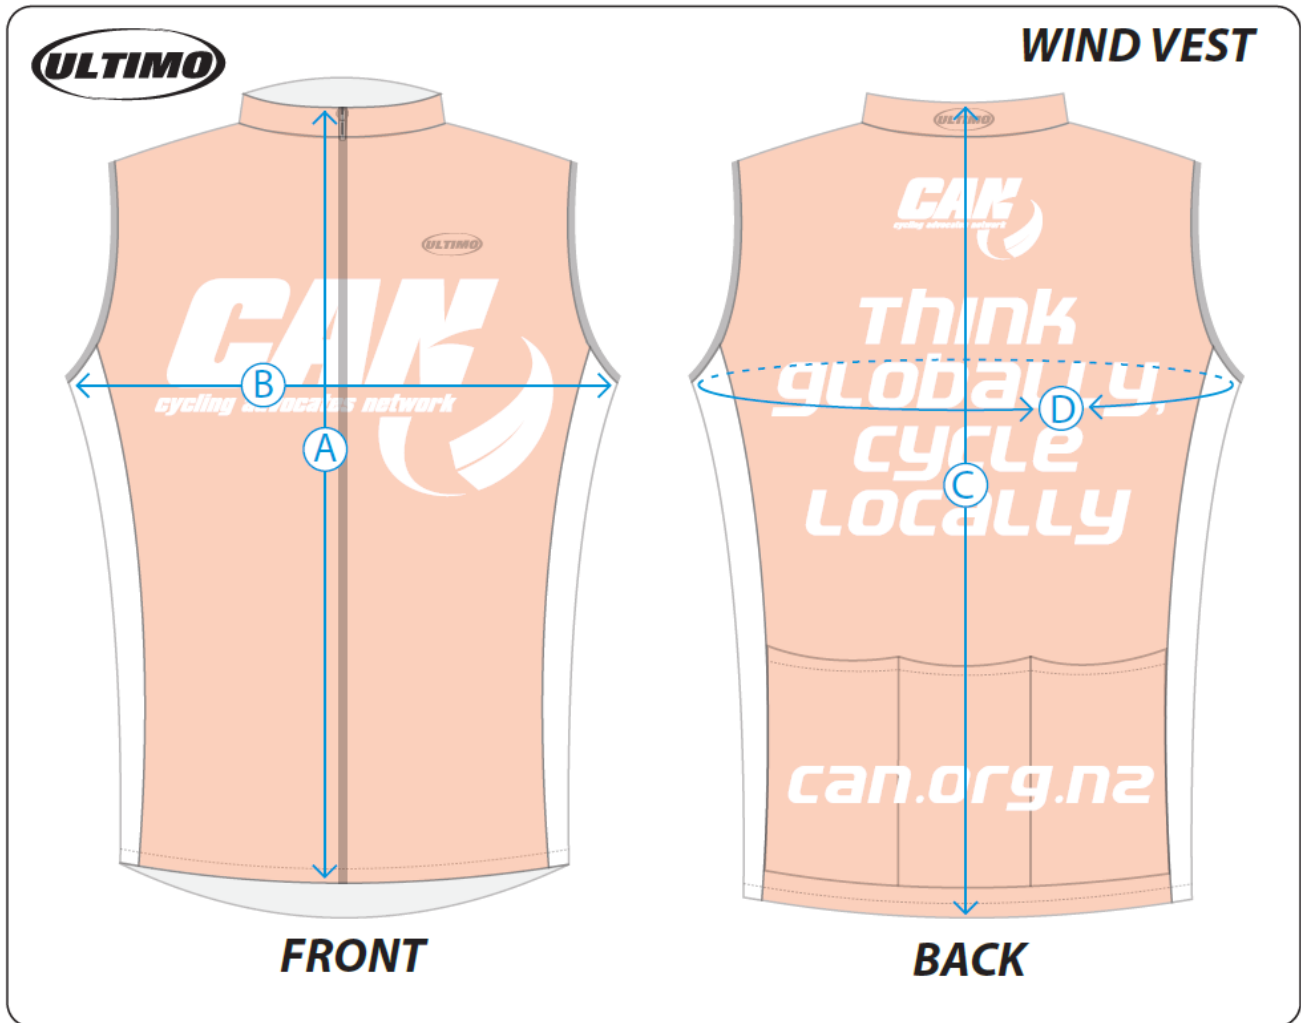

## CAN wind vest sizing chart

| Size | A  | B  | C  | D   | Notes                               |
|------|----|----|----|-----|-------------------------------------|
| XXXS | 55 | 46 | 72 | 92  | All measurements are in centimetres |
| XXS  | 55 | 48 | 74 | 96  |                                     |
| XS   | 60 | 50 | 76 | 100 |                                     |
| S    | 60 | 51 | 78 | 102 |                                     |
| M    | 60 | 52 | 80 | 104 |                                     |
| L    | 65 | 54 | 82 | 108 |                                     |
| XL   | 65 | 56 | 84 | 112 |                                     |
| XXL  | 65 | 58 | 86 | 116 |                                     |