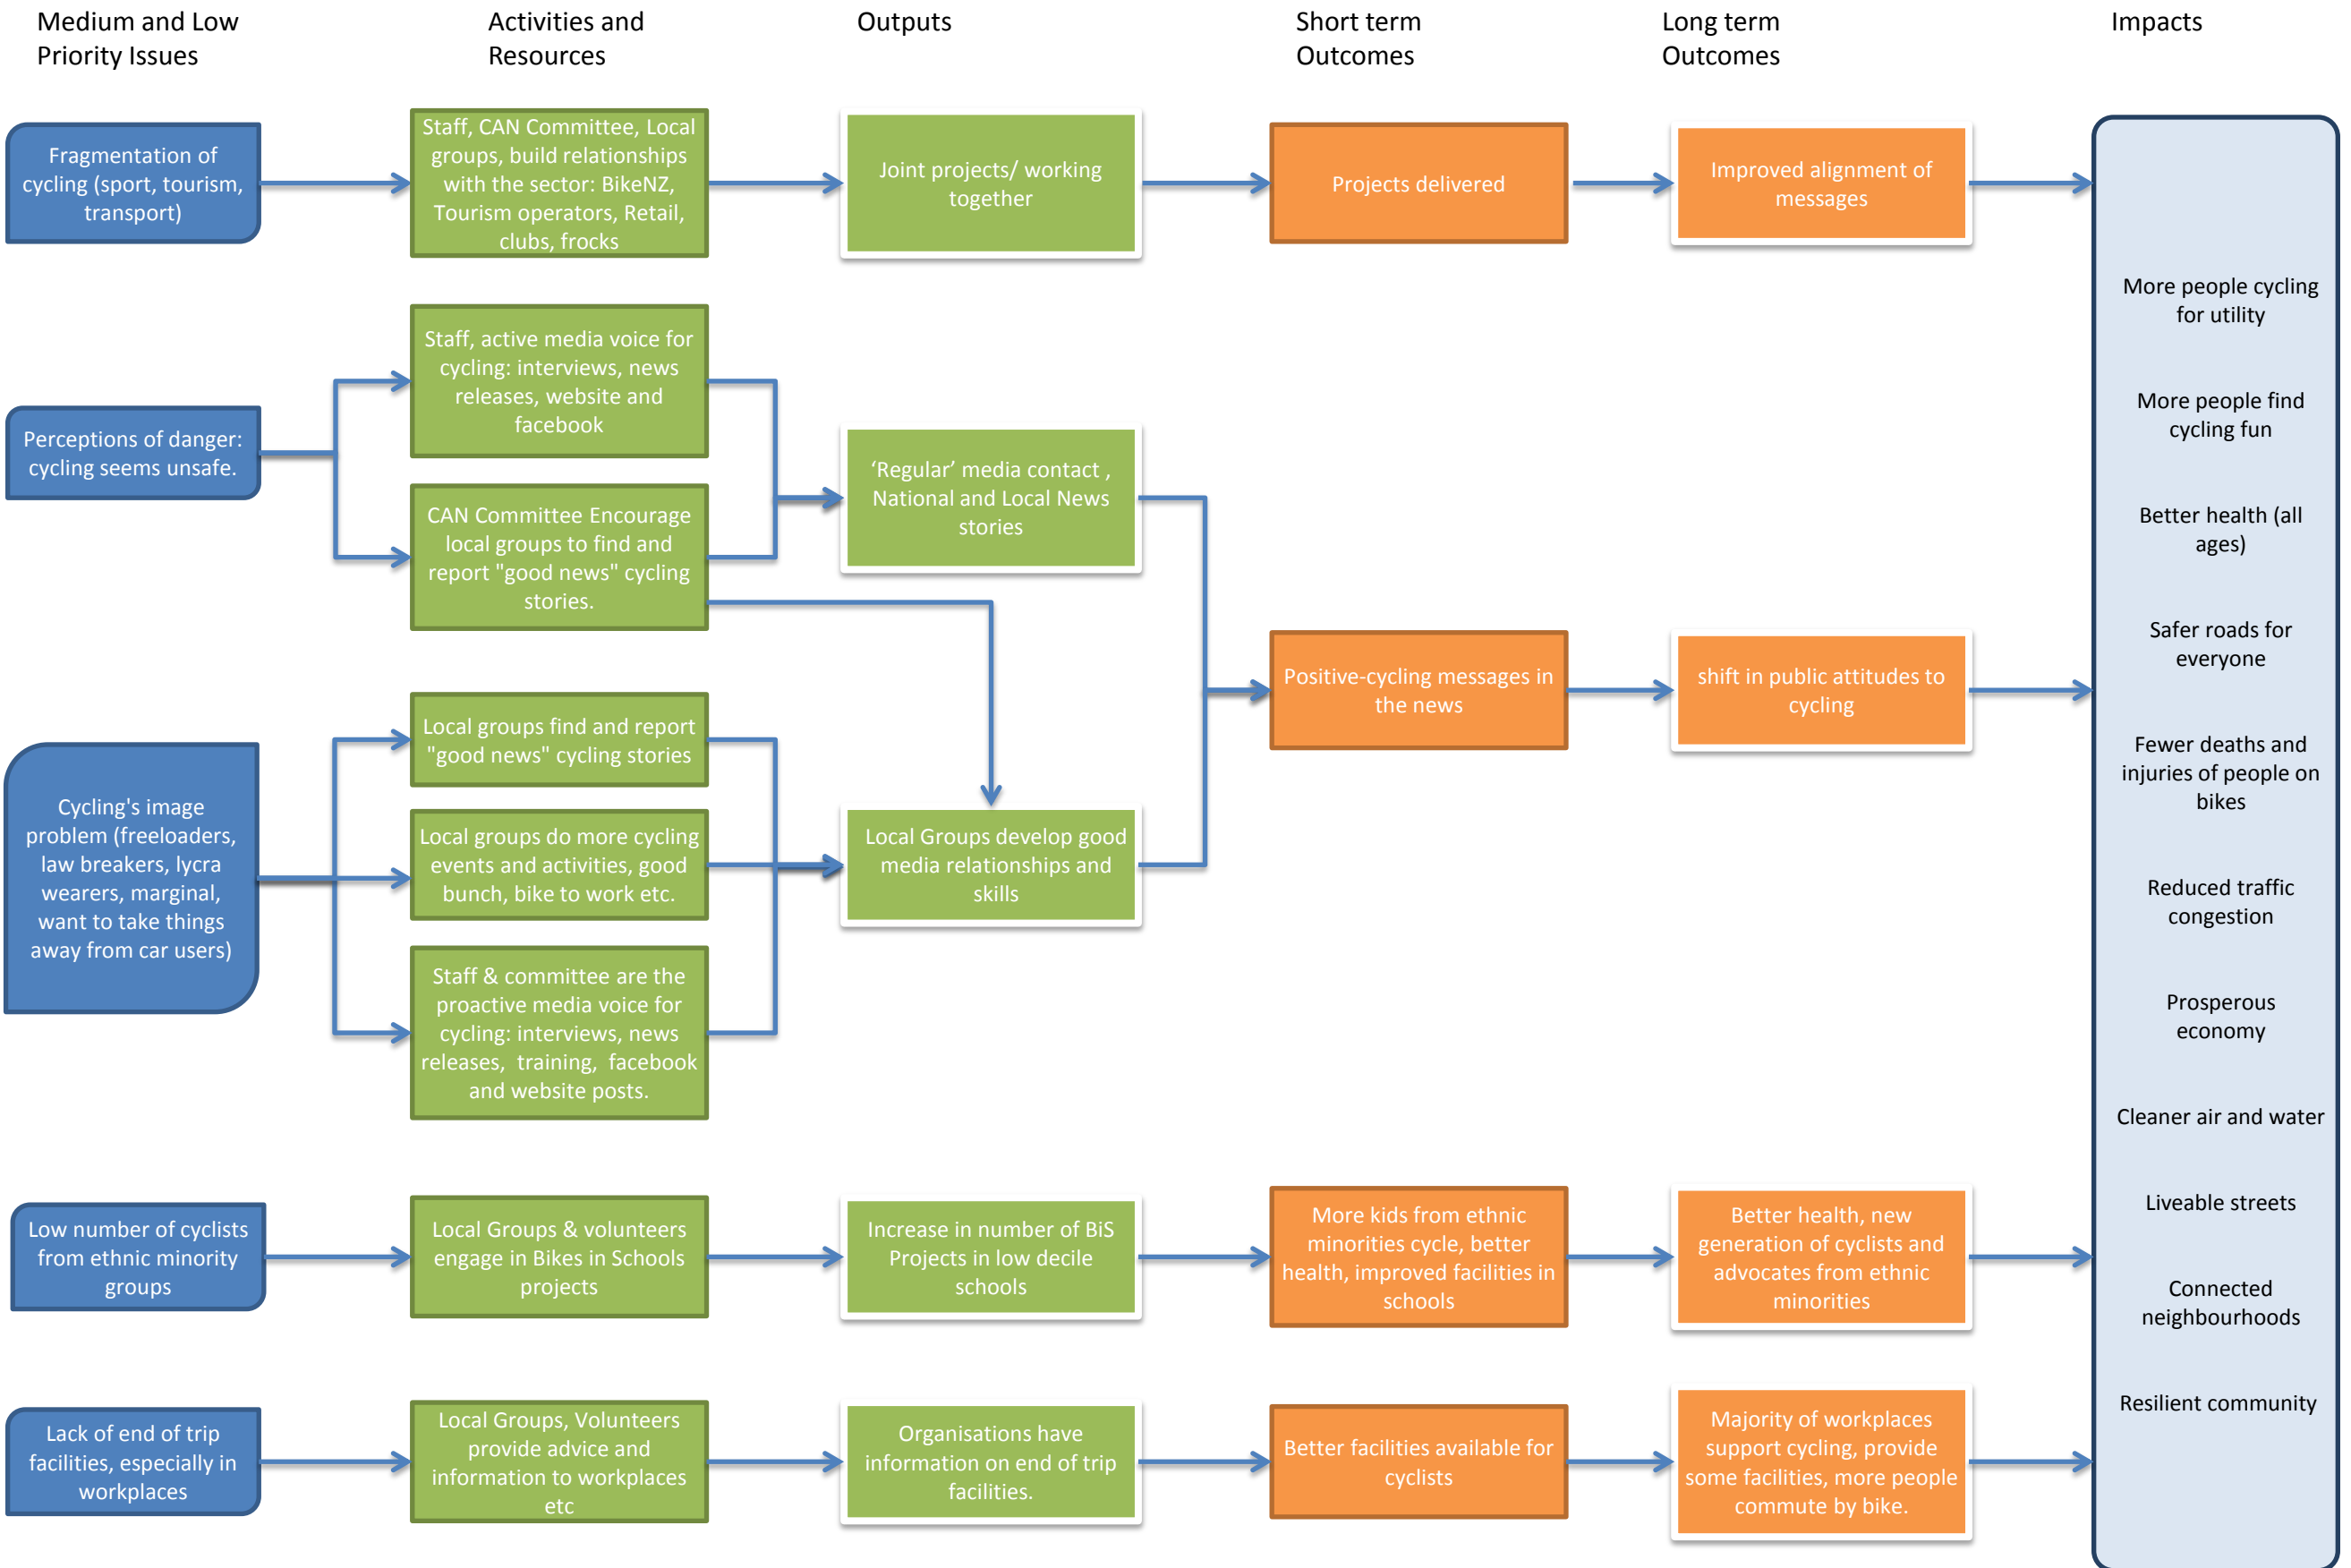

Context

Govt policy is focused on growth and RONS, Ethnic mix of Nzers - changing profile, Local councils are cash-strapped - reliant on Govt funding

Context
 Govt policy is focused on growth and RONS, Ethnic mix of Nzers - changing profile, Local councils are cash-strapped - reliant on Govt funding